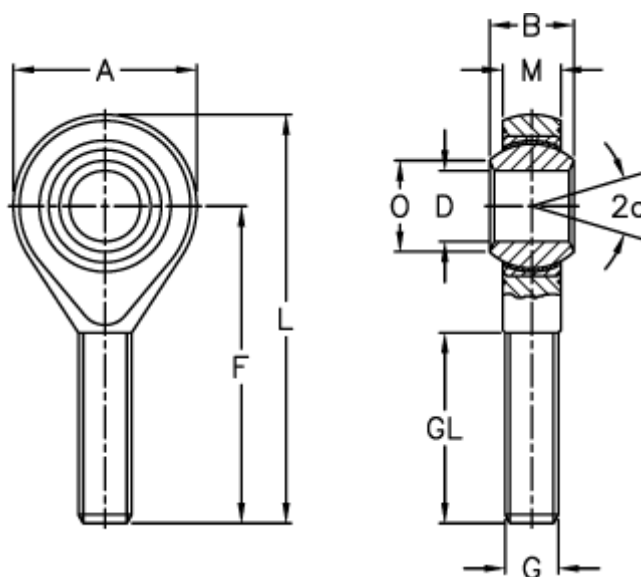

Article number: 543011141

Description: LDK Rod end SPOS 14EC  
Stainless Steel

## Measures

A	= 34	L	= 77
a (degrees)	= 16	M	= 13.50
B	= 19	O	= 16.8
D	= 14	Static load C0 (kN)	= 32.6
Dynamic load C (kN)	= 17.6	Weight (g)	= 126
F	= 60		
g	= M14		
GL	= 36		